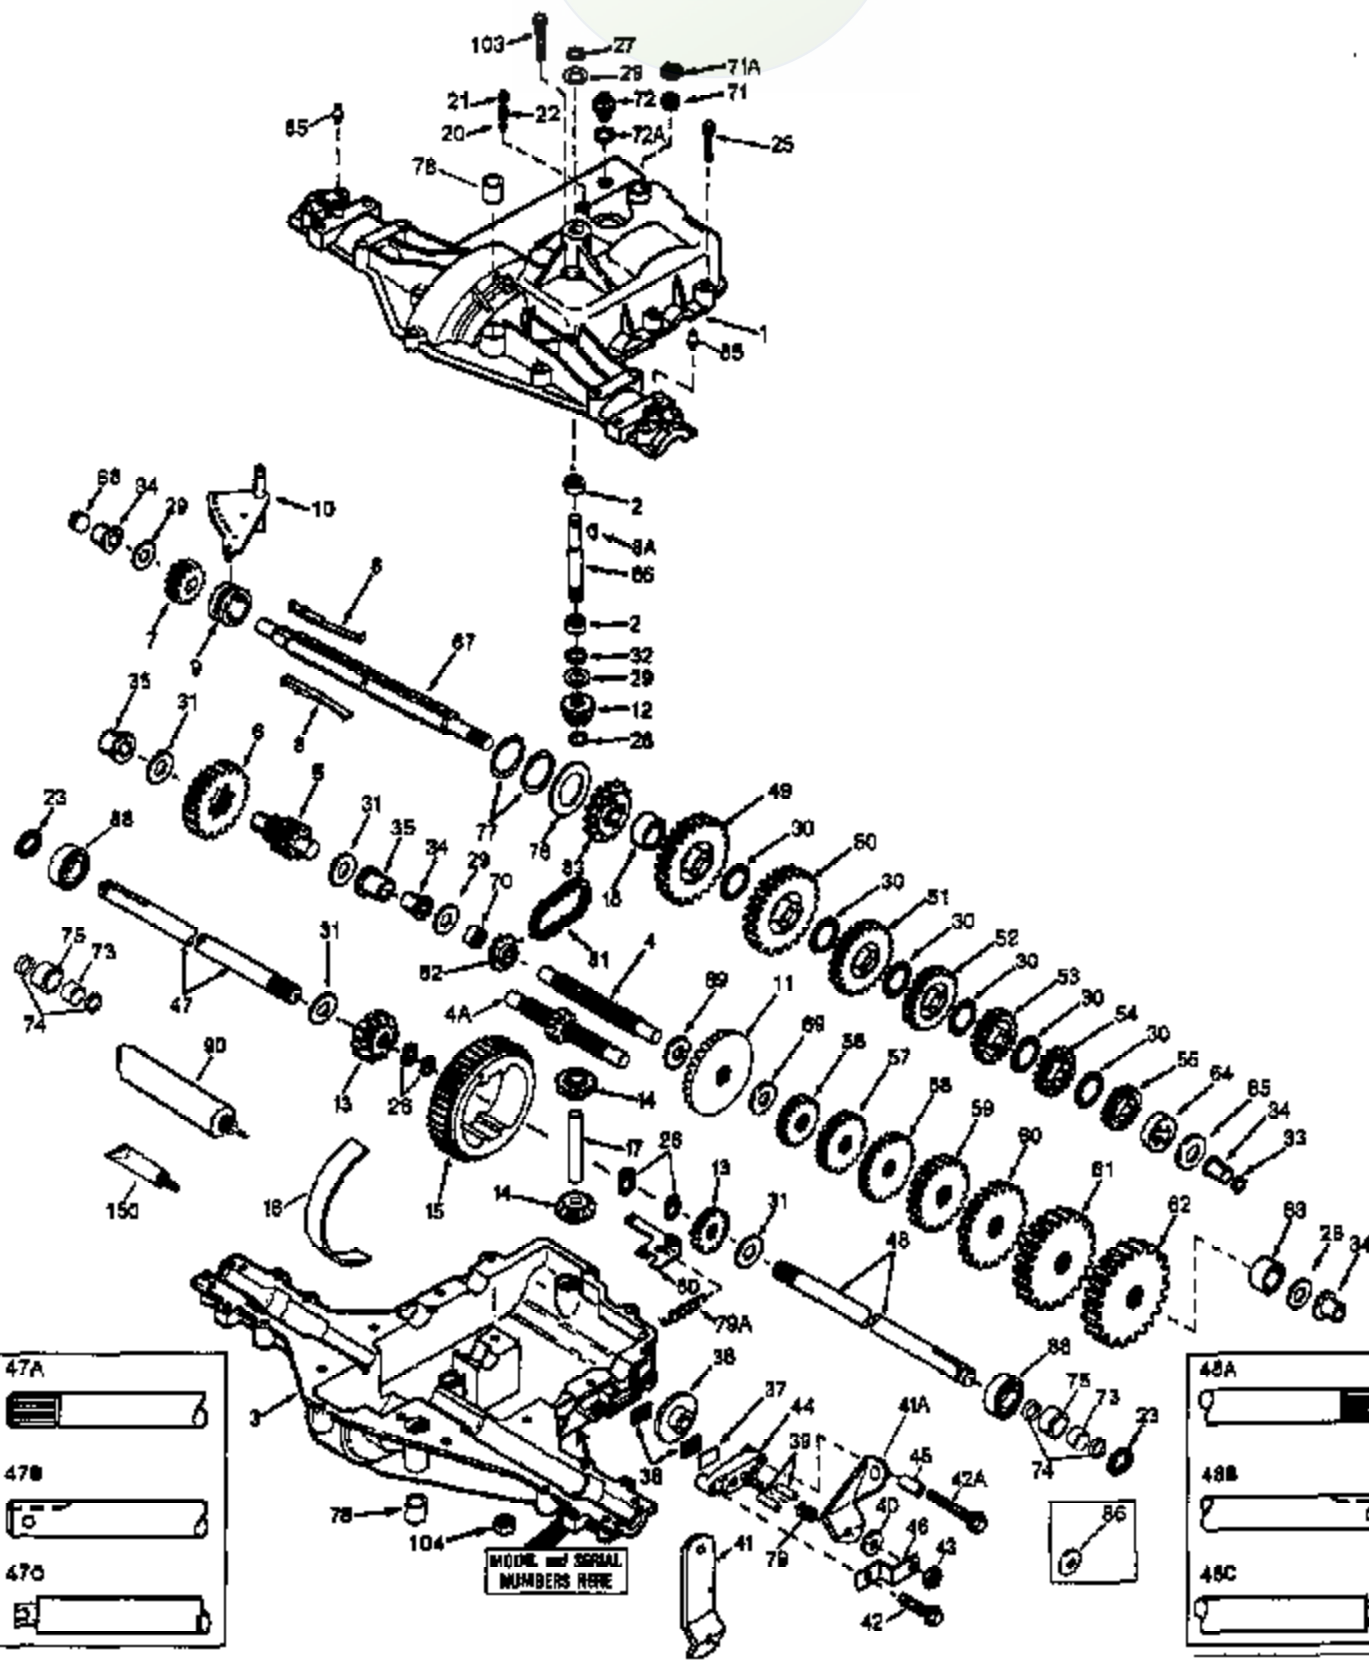

JOIST

THE ORIGINAL

ILLUSTRATION SHOWS TYPICAL PARTS ONLY. ORDER BY PART NUMBER. PARTS NOT LISTED ARE SUPPLIED BY OEM.

- 47A 
- 47B 
- 47C 

MODEL and SERIAL NUMBERS HERE

- 48A 
- 48B 
- 48C 

Ref #	Part Number	Qty	Description
1	772108A		Transaxle Cover
2	780086A		Needle Bearing
3	770102A		Transaxle Case
4	776260A		Countershaft
5	776219A		Output Shaft & Pinion
6	778139		Output Gear
7	778136		Spur Gear (15 teeth-steel)
8	792136A		Shifter Key
9	784352		Shifter Collar
10	784358		Shift Rod & Fork
11	778229		Bevel Gear (42 teeth-steel)
12	778113A		Input Bevel Pinion
13	778221	930-930-012	Bevel Gear
14	778068	Peerless	Bevel Pinion Gear
15	778260		Ring Gear
17	786139		Drive Pin
18	786102		Spacer
20	792077A		Steel Ball (5/16" dia.)
21	792078		Set Screw, 3/8-16 x 3/8"
22	792079		Spring
23	788061		Seal Ring
25	792073A		Screw, 1/4-20 x 1-1/4"
26	792125		Retaining Ring (pkg. of 2)
27	792035		Retaining Ring
28	788040		Retaining Ring
29	780072		Thrust Washer
30	780108		Thrust Washer
31	780001		Washer
32	792001		"O" Ring
33	788051A		Square Cut Seal
34	780105A		Flanged Bushing
35	780118A		Flanged Bushing
36	790003		Brake Disk
37	790007		Brake Pad Plate
38	799021		Brake Pad (pkg. of 2)
39	786026		Dowel Pin
40	792076A		Flat Washer
41	790060		Brake Lever
42A	792073A		Screw, 1/4-20 x 1-1/4"
42	792073A		Screw, 1/4-20 x 1-1/4"
43	792075		Locknut, 5/16-24
44	790025		Brake Pad Holder
46	786086		Brake Lever Bracket
47	774638		Axle (12-3/8" long)
48	774837		Axle (17" long)
49	778215		Spur Gear (37 teeth)
50	778124A		Spur Gear (30 teeth)
51	778123A		Spur Gear (25 teeth)
52	778122A		Spur Gear (22 teeth)
53	778273		Spur Gear (19 teeth)
56	778230		Spur Gear (12 teeth-steel)
57	778126A		Spur Gear (20 teeth)
58	778127A		Spur Gear (25 teeth)
59	778128A		Spur Gear (28 teeth)
60	778163		Spur Gear (31 teeth)
63	786071		Countershaft Spacer